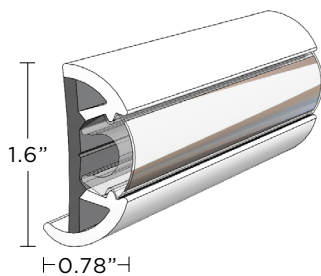

SUPROFLEX RUB RAIL

IDEAL
FOR BOATS
UP TO 65'

WEB
PAGE

LIMITED
5
YEAR
WARRANTY

SuproFlex is lightweight, ultra-flexible Rub Rail that saves you time and money while providing a seamless precision fit. The innovative SuproFlex series is co-extruded vinyl that provides two levels of hardness - ensuring enhanced protection from impact. SuproFlex Rub Rail requires minimal heating - reducing installation time and manpower. Additionally, SuproFlex Rub Rail requires no pre-forming and easily molds to most hull shapes. This rub rail is available in a variety of sizes and colors, and pairs with TACO's Flex Chrome Insert. SuproFlex is also available as a convenient kit, which includes the Rub Rail, Insert, stainless steel hardware and stainless steel End Caps.

- Patent USD950772S1
- Tight-radius bending can be made with minimal heating
- Easy handling making these rub rails a good choice for do-it-yourself boaters
- Accepts flex chrome insert V12-0307CP, V12-9980CP and V12-0307GRD
- Kit includes SuproFlex Rub Rail, Flex Chrome Insert, stainless-steel end caps and stainless-steel mounting screws

SUPROFLEX V11-9970

PART NUMBER	DESCRIPTION	COLOR/FINISH	LENGTH	INSERT	UPC
V11-9970BKA100-1	SuproFlex, large, 2.5" x 1"	Black	100'	V12-9980CP*	6310080900047
V12-9980CP100-1	Flex Chrome Insert	Clear	100'	-	6310090900053
F16-0276	Stainless Steel End Cap (for V11-9970)	Polished	-	-	6310150900115