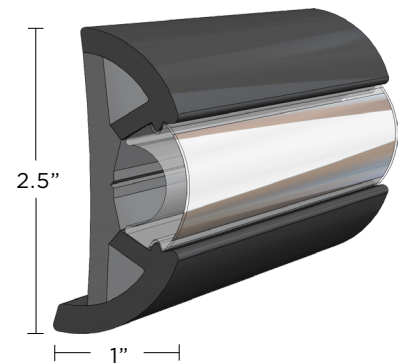

V11-9970

SUPROFLEX KITS

PART NUMBER	DESCRIPTION	COLOR	LENGTH	INSERT	UPC
V11-9960BBK60-2	SuproFlex, small, 1.6" X .78"	Black	60'	V12-0307CP	6310040900003
V11-9960WCM60-2	SuproFlex, small, 1.6" X .78"	Frosty White	60'	V12-0307CP	6310050900019
V11-9990BBK60-2	SuproFlex, medium, 2" x 0.91"	Black	60'	V12-0307CP	6310110900072
V11-9990WCM60-2	SuproFlex, medium, 2" x 0.91"	Frosty White	60'	V12-0307CP	6310100900066
V11-9990BBK80-2	SuproFlex, medium, 2" x 0.91"	Black	80'	V12-0307CP	6310060900025
V11-9990WCM80-2	SuproFlex, medium, 2" x 0.91"	Frosty White	80'	V12-0307CP	6310070900031
V11-9990GRD80-2	SuproFlex, medium, 2" x 0.91"	Gray	80'	V12-0307GRD	6310500900460

SUPROFLEX V11-9970

PART NUMBER	DESCRIPTION	COLOR/FINISH	LENGTH	INSERT	UPC
V11-9970BKA100-1	SuproFlex, large, 2.5" x 1"	Black	100'	V12-9980CP*	6310080900047
V12-9980CP100-1	Flex Chrome Insert	Clear	100'	-	6310090900053
F16-0276	Stainless Steel End Cap (for V11-9970)	Polished	-	-	6310150900115