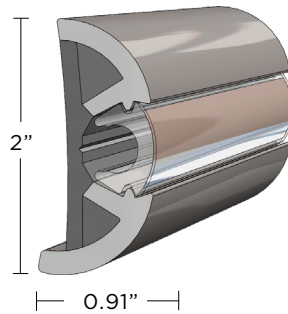

SUPROFLEX RUB RAIL

IDEAL
FOR BOATS
UP TO 65'

WEB
PAGE

LIMITED
5
YEAR
WARRANTY

SuproFlex is lightweight, ultra-flexible Rub Rail that saves you time and money while providing a seamless precision fit. The innovative SuproFlex series is co-extruded vinyl that provides two levels of hardness - ensuring enhanced protection from impact. SuproFlex Rub Rail requires minimal heating - reducing installation time and manpower. Additionally, SuproFlex Rub Rail requires no pre-forming and easily molds to most hull shapes. This rub rail is available in a variety of sizes and colors, and pairs with TACO's Flex Chrome Insert. SuproFlex is also available as a convenient kit, which includes the Rub Rail, Insert, stainless steel hardware and stainless steel End Caps.

- Patent USD950772S1
- Tight-radius bending can be made with minimal heating
- Easy handling making these rub rails a good choice for do-it-yourself boaters
- Accepts flex chrome insert V12-0307CP, V12-9980CP and V12-0307GRD
- Kit includes SuproFlex Rub Rail, Flex Chrome Insert, stainless-steel end caps and stainless-steel mounting screws

V11-9990

V11-9970

SUPROFLEX KITS